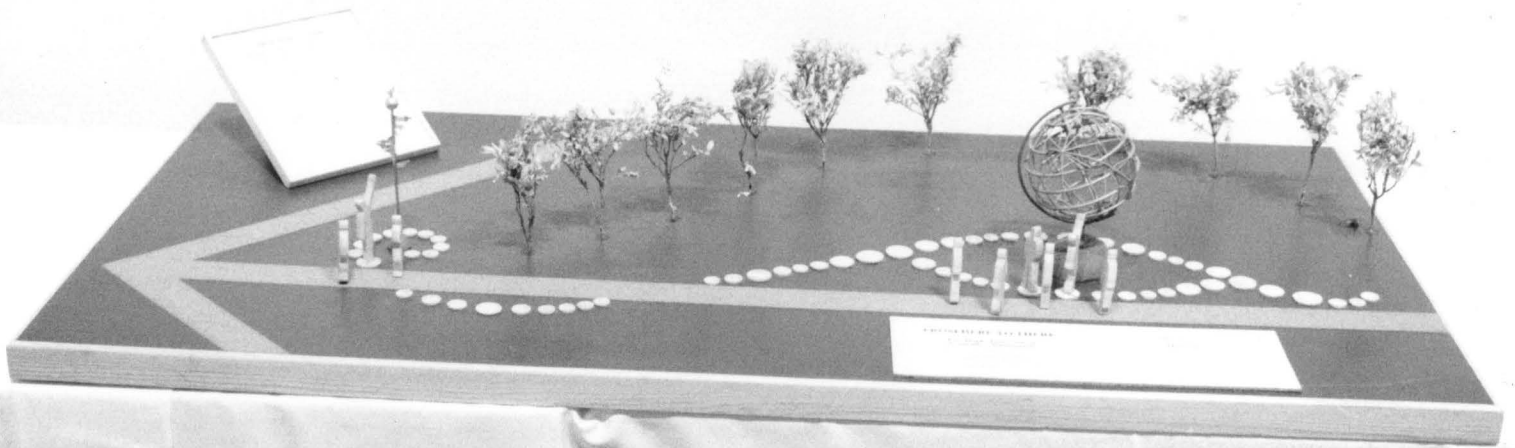

Hand sculpture  
by  
August Rodin  
1877-1880  
The sculpture is made of  
plaster and is a study  
of the hand and the  
gesture of the hand.  
The hand is shown in a  
state of tension and  
is a study of the  
gesture of the hand.

PHOTOGRAPH BY [unreadable]

ARCHITECTURE BY [unreadable]

**REVIEW/PREVIEW:  
Art Faculty**

"Walk"

and "Walk" (left) and "Walk" (right) are the two main paths of the playground.

and "Walk" (left) and "Walk" (right) are the two main paths of the playground.