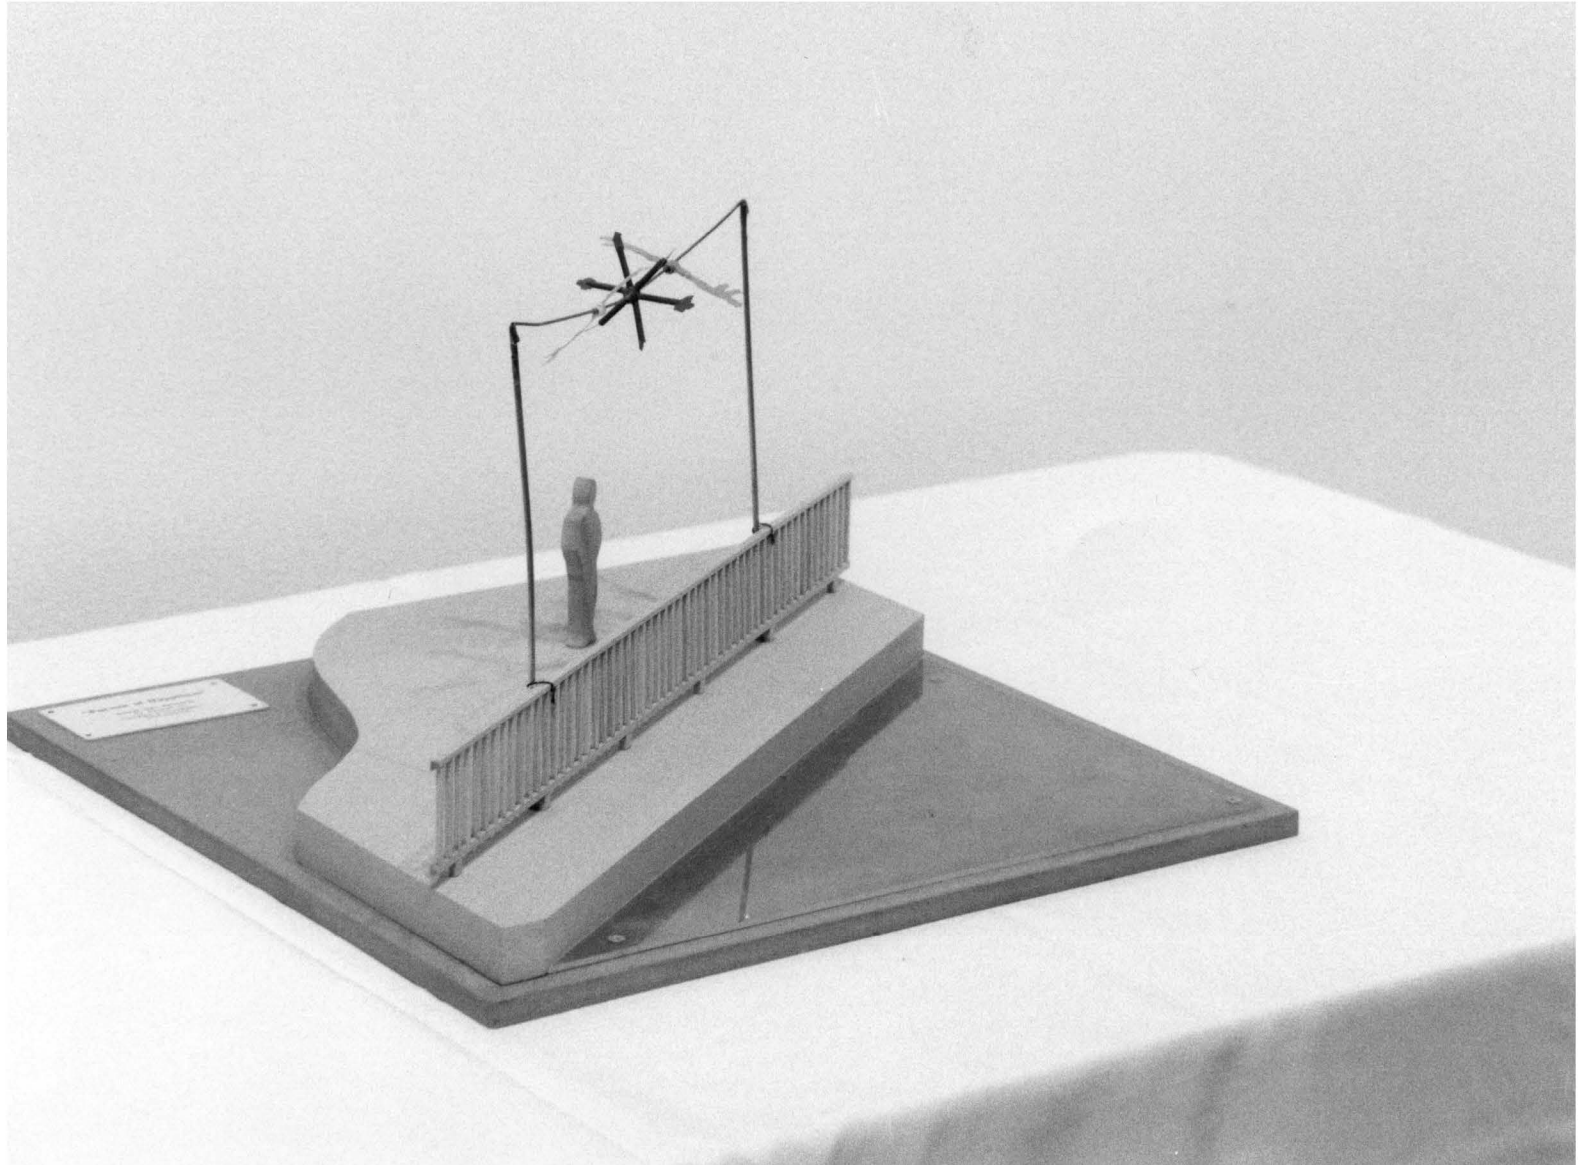

Hand sculpture  
by  
August Rodin  
1877-1880  
The sculpture is made of  
plaster and is a study  
of the hand and the  
gesture of the hand.  
The hand is shown in a  
state of tension and  
is a study of the  
gesture of the hand.

PHOTOGRAPH BY [unreadable]

ARCHITECTURE BY [unreadable]

**REVIEW/PREVIEW:  
Art Faculty**

"Walk"

and "Walk" (left) and "Walk" (right) are the two main paths of the playground.

and "Walk" (left) and "Walk" (right) are the two main paths of the playground.